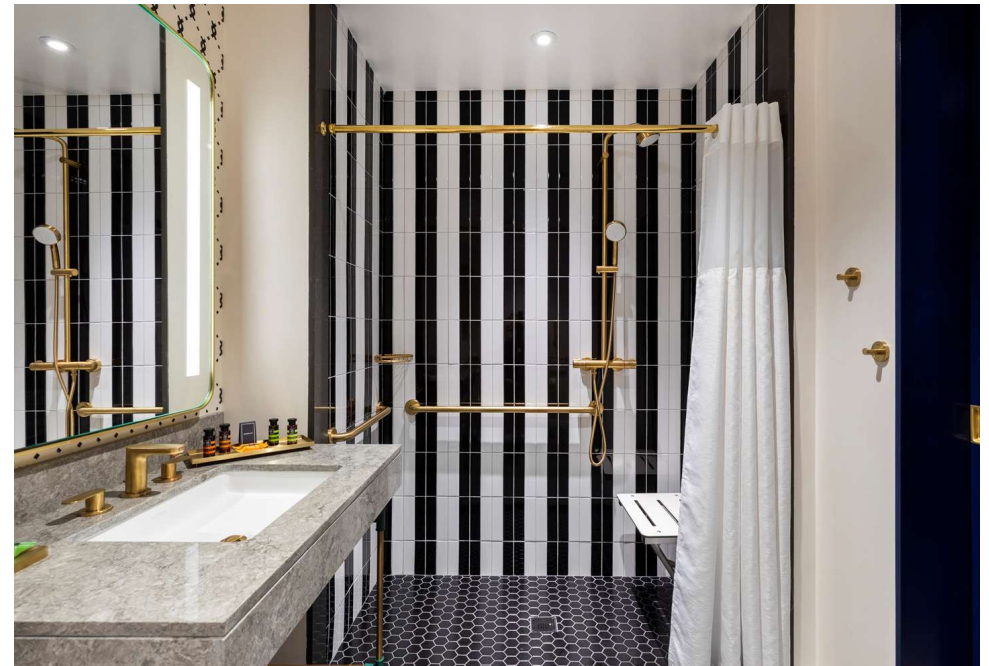

**GROHE**  
**Tempesta**  
Thermostatic Shower System  
26421000

**GROHE**  
**Tempesta Cosmopolitan**

100 Shower Head - 2 Sprays  
2757120E

**GROHE**  
**Tempesta Cosmopolitan**

100 Shower Head 4" - 1 Spray  
26051001

PART OF LIXIL

**LOCATION**  
1180 Ludlow Street  
Philadelphia, PA 19107

**FLAG|BRAND**  
HILTON|CANOPY

**COMPLETED**  
2020

**ROOMS**  
230

**COLOR/FINISH**  
CERAMICS|WHITE  
FITTINGS|BRUSHED COOL  
SUNRISE (SMO)