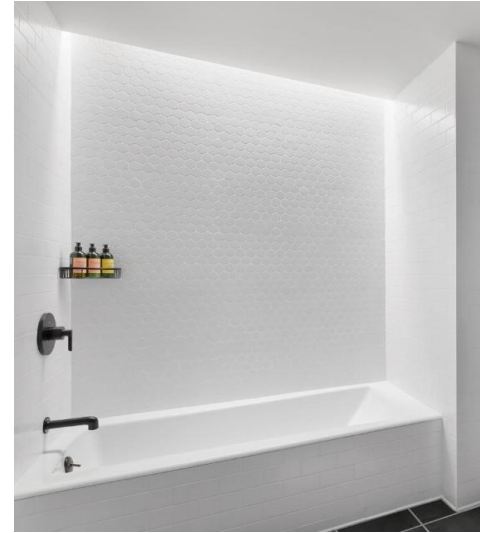

GANSEVOORT HOTEL GROUP

Meatpacking District NEW YORK CITY

American Standard Loft

One-Piece Toilet
2535128.020

American Standard Studio S

Shower & Tub Kit
8888316.243

American Standard Studio S

2-Handle Integrated
Shower Diverter
TU105740.243

American Standard Studio S

8-Inch Widespread Faucet
7105801.243

American Standard Boulevard

Under Counter Sink
0610000.020

PART OF LIXIL

LOCATION

18 Ninth Ave
New York, NY 10014

FLAG|BRAND

GANSEVOORT GROUP

COMPLETED

2021

ROOMS

197

COLOR/FINISH

CERAMICS|WHITE
FITTINGS|MATTE BLACK

SUBMITTED BY:
MARCEL BLACHOWSKI